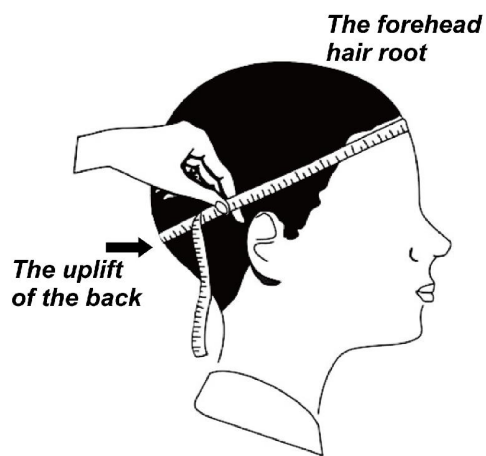

CUSTOM TOGGLE

Find the perfect toggle to fit your unique straw hat designs.

CUSTOM SIZE

Our straw hat size available:

Toddler: 48-50cm

Kids: 50-52cm, 52-54cm, 54-56cm

Youth: 54-56cm

Adult: 56-58cm, 58-60cm, 60-62cm

Suitable for people of all ages, from youth to old age. The Womens Tropical straw hat provides excellent protection, whether you are a man, woman, toddler, kid, or Adult.

SHANGYI
GARMENT

www.lifeguardhat.com

Please reference below size chart:

| | |
|------------------|------------------|
| New born | around 34cm |
| 0-3 Months baby | around 41cm |
| 3-6 Months baby | around 44cm |
| 6-12 Months baby | around 46cm |
| 1-2 Years kids | around 48-50cm |
| 3-6 Years kids | around 50-52cm |
| 7-10 Years kids | around 52-54cm |
| 10-16 Years kids | around 54-56cm |
| Adult women | around 55-58cm |
| Adult men | around 57-60cm |
| Unisex | around 58/58.5cm |