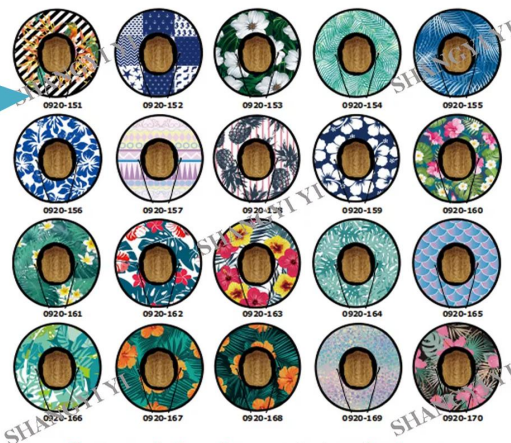

CUSTOM UNDER BRIM

PROTECT YOUR FACE FROM THE SUN: UPF 50+ excellent sun protection, Anti-UV and vented, and under brim newest Womens Tropical straw hat provide 360 degrees of sun coverage will keep the sun off your face.